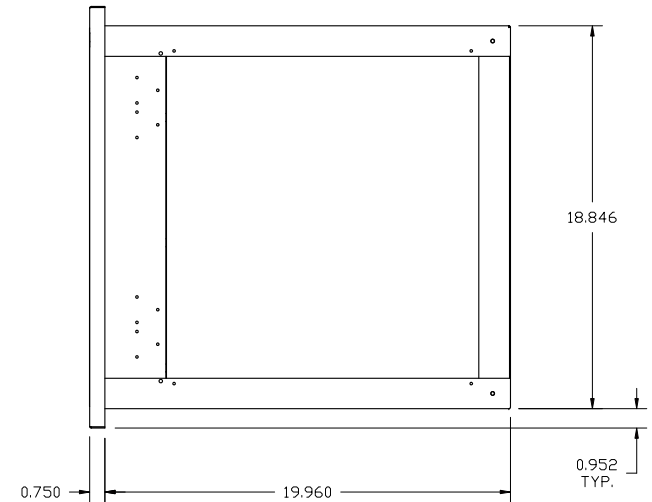

TEDD422-B: 42" WIDE DOOR & 2 DRAWER COMBO

LAST UPDATE: 02/13