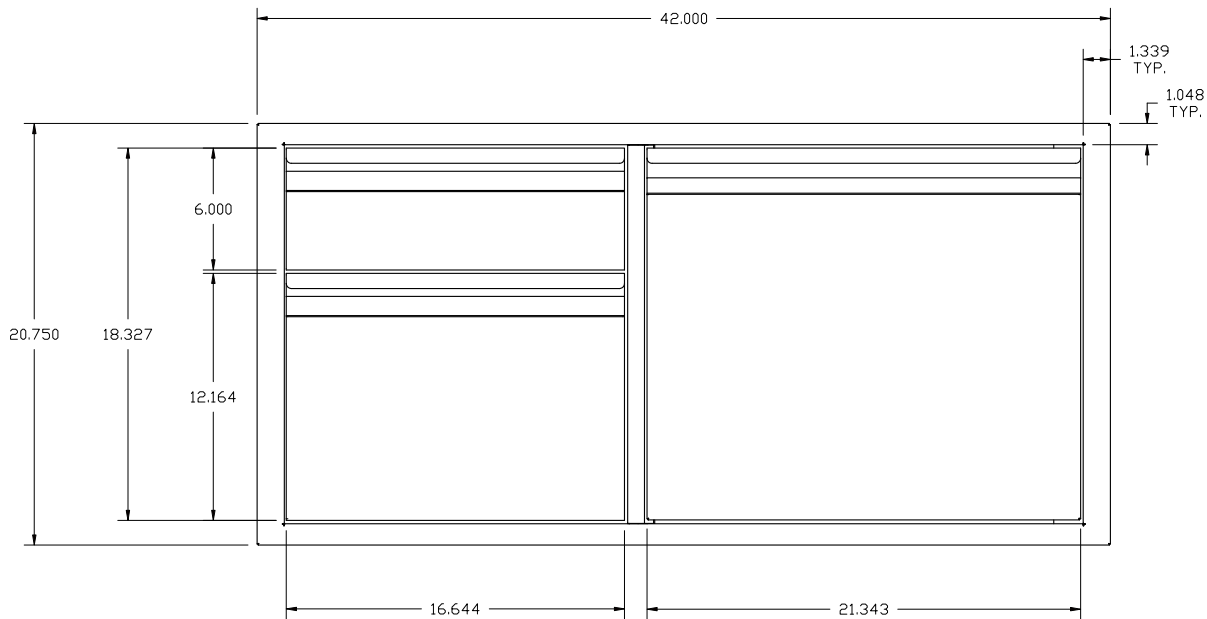

TEDD422-B: 42" WIDE DOOR & 2 DRAWER COMBO

LAST UPDATE: 02/13