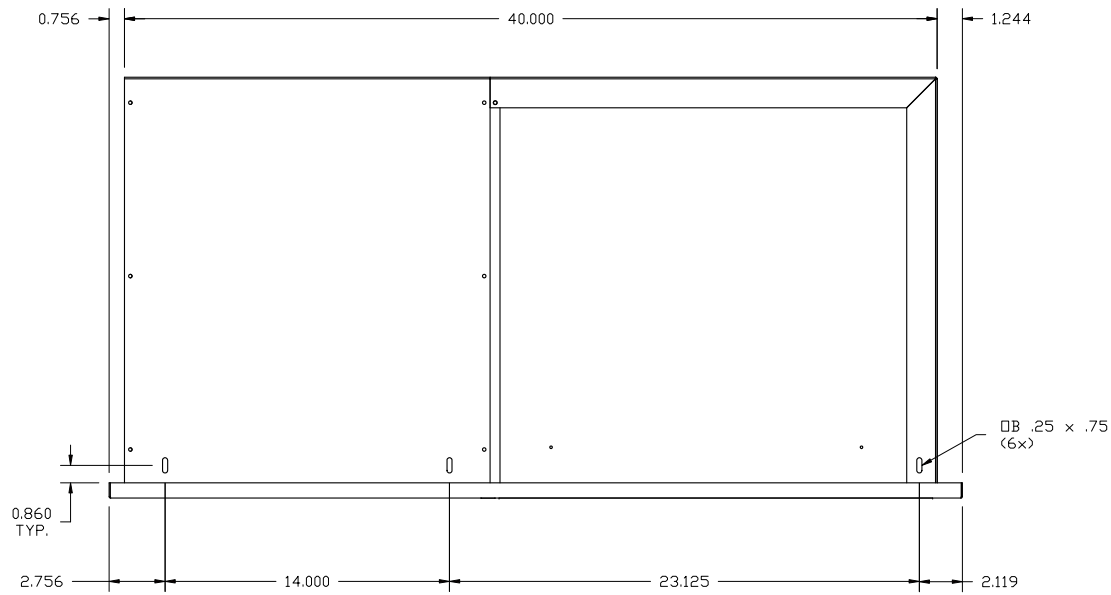

TEDD422-B: 42" WIDE DOOR & 2 DRAWER COMBO

LAST UPDATE: 02/13