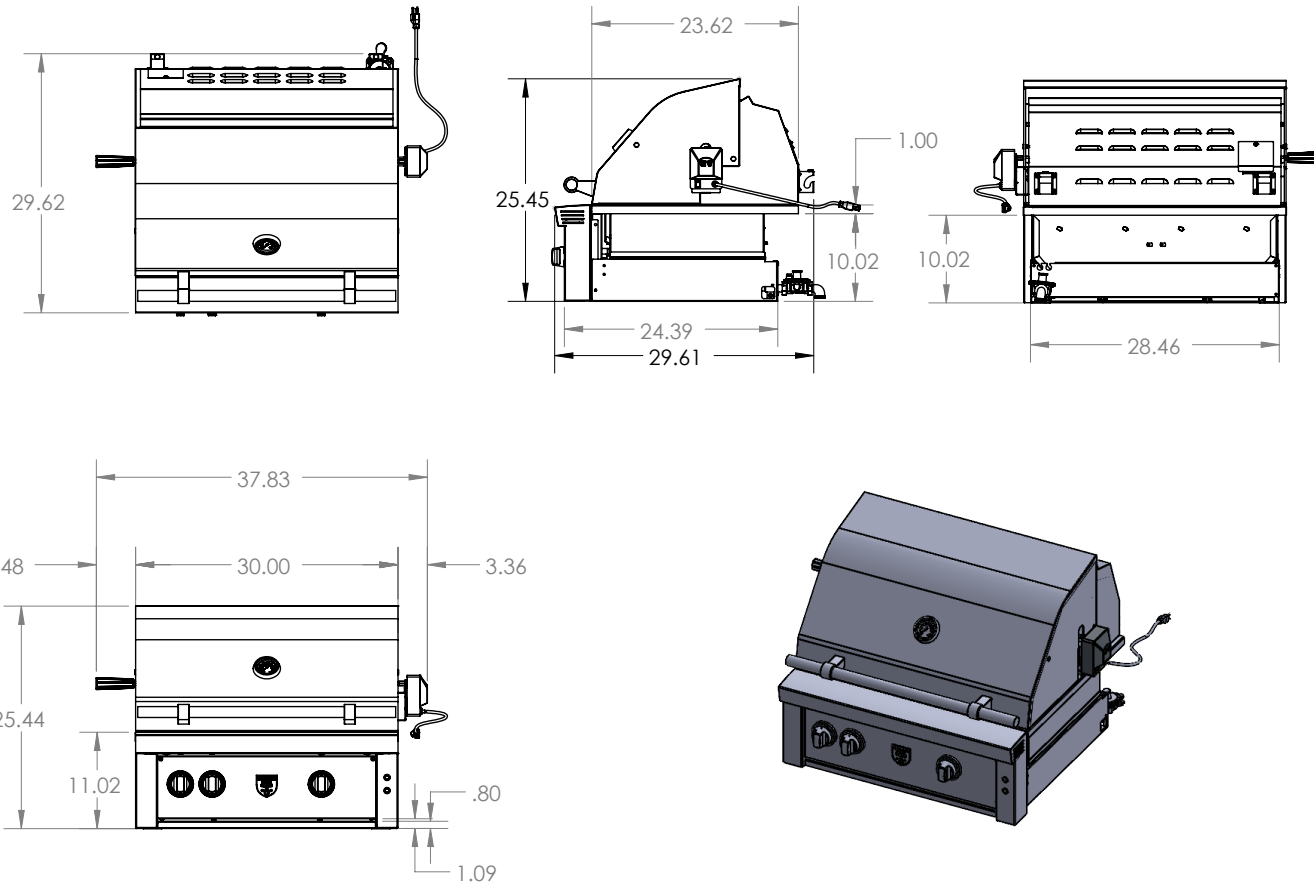

30" Estate Grill

SKU: EST30

NOTES

---

DISCLAIMER

We recommend adding a 1/4" (.25) to the inner dimension to ensure the unit fits properly in the build out.