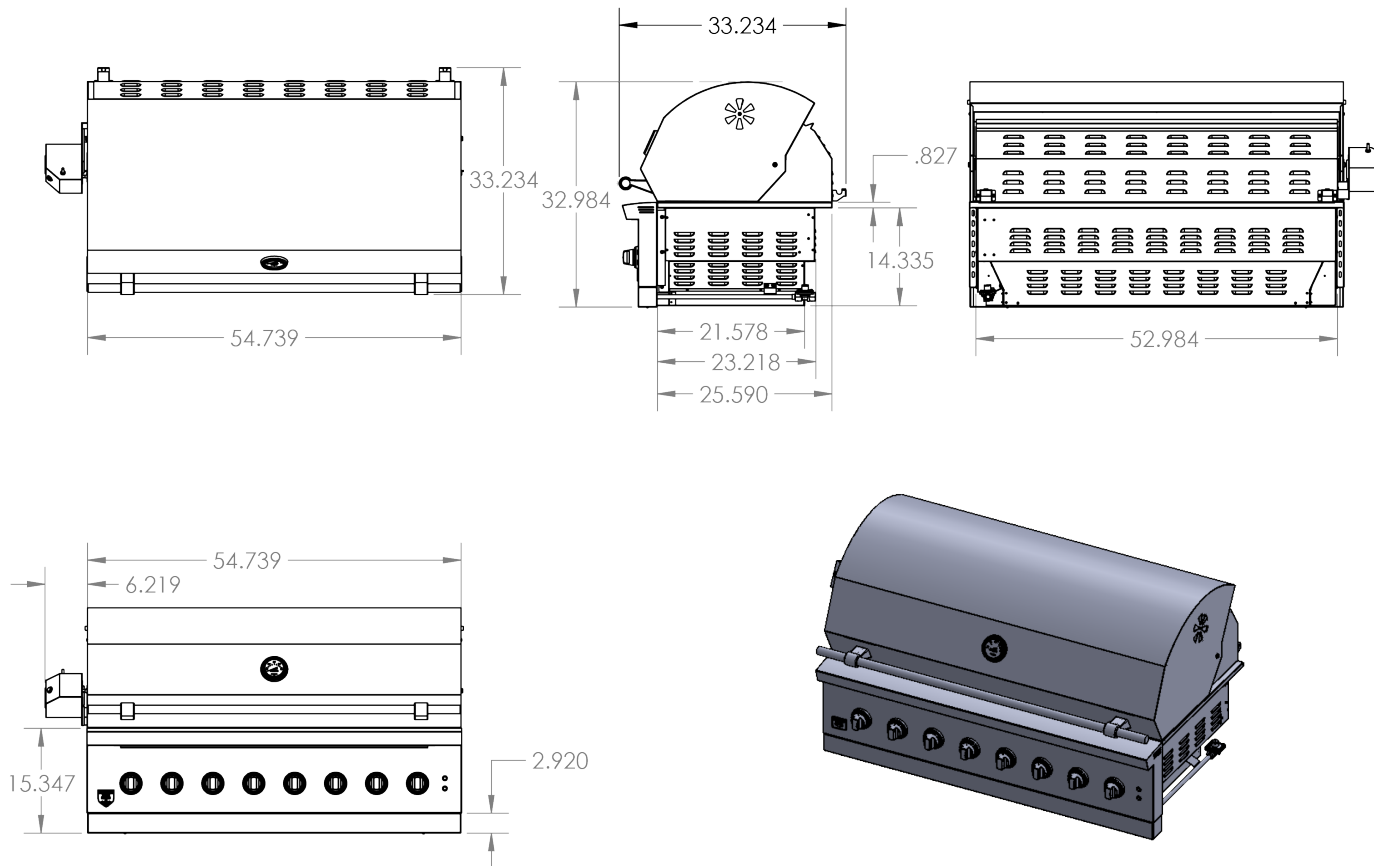

AMERICAN MADE GRILLS

54" ENCORE GRILL - BUILT-IN

SKU: ENC54

NOTES

DISCLAIMER

We recommend adding a 1/4" (.25) to the inner dimension to ensure the unit fits properly in the build out.