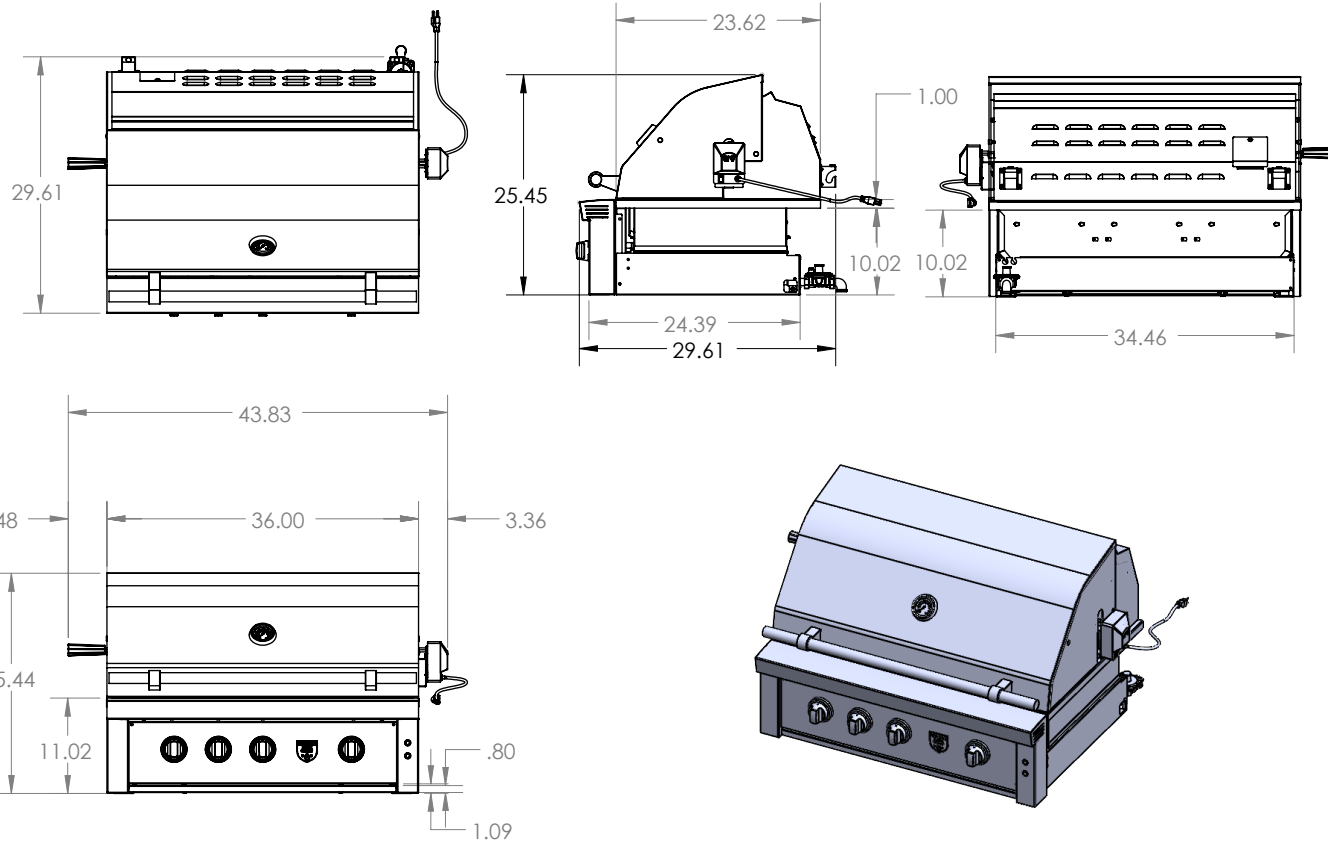

36" Estate Grill

SKU: EST36

NOTES

DISCLAIMER

We recommend adding a 1/4" (.25) to the inner dimension to ensure the unit fits properly in the build out.