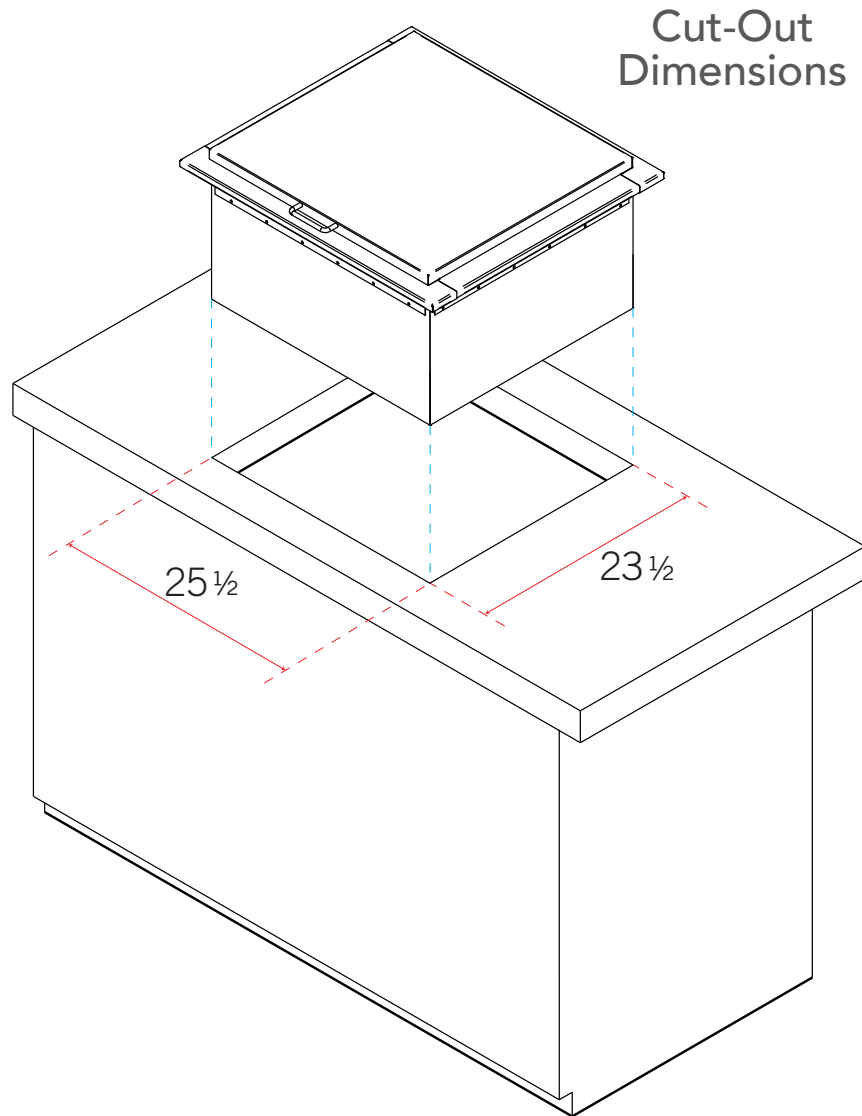

FIREMAGIC

Drop-In Refreshment Center

With Removable Insulated Lid

FireMagic® Drop-In Refreshment Center

Complete your outdoor kitchen with a FireMagic® Drop-In Refreshment Center. This premium quality cooler holds up to 40 lbs of ice and is fully insulated to keep your choice of beverages cold and frosty. Top lid and hinges can be easily removed for ready access to the cooler.

Feature Highlights:

- 304 stainless steel construction
- Fully insulated bin and lid
- 2.9 cubic feet capacity
- Removable gasketed lid
- Drain Kit Included

Model #
33596

DROP-IN REFRESHMENT CENTER

Description	Model	Cut-Out Dimensions
Drop-In Refreshment Center with Removable Insulated Lid	33596	25 1/2" w x 23 1/2" d