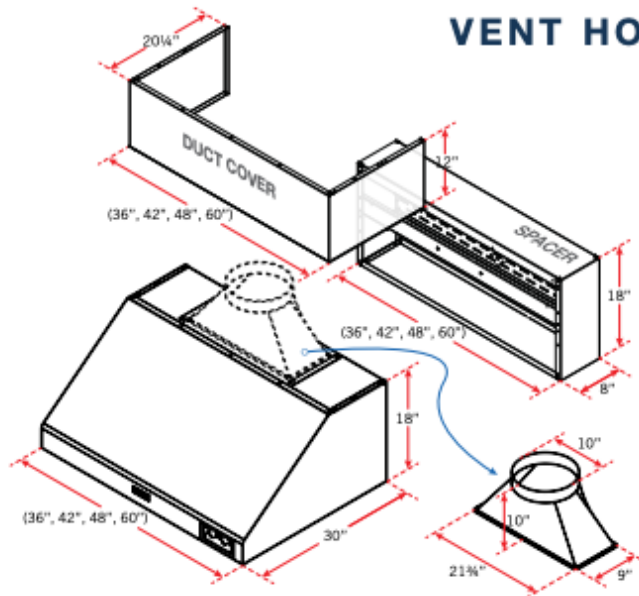

VENT HOODS

MODELS AVAILABLE

VENT HOODS	SIZE	DUCT COVERS*	SPACERS*
36-VH-7	36"	36-VH-7-DC	36-VH-7-02
42-VH-7	42"	42-VH-7-DC	42-VH-7-02
48-VH-7	48"	48-VH-7-DC	48-VH-7-02
60-VH-7	60"	60-VH-7-DC	60-VH-7-02

* Duct Covers and Spacers must be used together.

SPECIFICATIONS

Electrical Requirements	120VAC / 15 AMP minimum / 60 Hz / GFCI outlet
Convertible Fans (top-vent or rear-vent)	120 volts, 1200 CFM High Pressure Output
Power Consumption	1,010 watts
Halogen Lights Rating	120V / 50 watt halogen light bulb