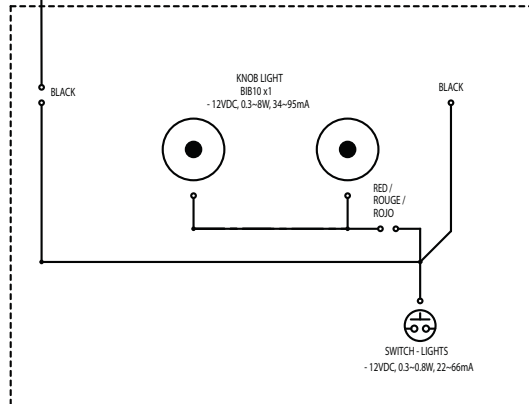

Accessories Parts List

	Description	BIB10IR	BIB10RT
61810	Cover	ac	ac
56091	Griddle	ac	ac
N370-1102	Power Kit	ac	ac

x- standard part
p- propane
n- natural
ac- accessory

BIG44RB, BIG38RB, BIG32RB

BIB10

Napoleon products are protected by one or more U.S. and Canadian and/or foreign patents or patents pending.