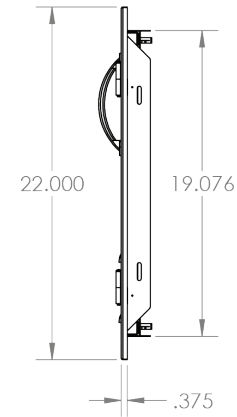

TrueFlame 33" Vented Double Access Door

SKU: TF-DD-33V

Recommended Cut-Out:
30¹/₄" W x 19³/₈" H

NOTES

DISCLAIMER

We recommend adding a 1/4" (.25) to the inner dimension to ensure the unit fits properly in the build out.