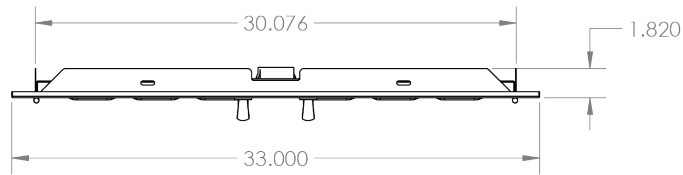

TrueFlame 33" Vented Double Access Door

SKU: TF-DD-33V

Recommended Cut-Out:
30¹/₄" W x 19³/₈" H

NOTES

DISCLAIMER

We recommend adding a 1/4" (.25) to the inner dimension to ensure the unit fits properly in the build out.