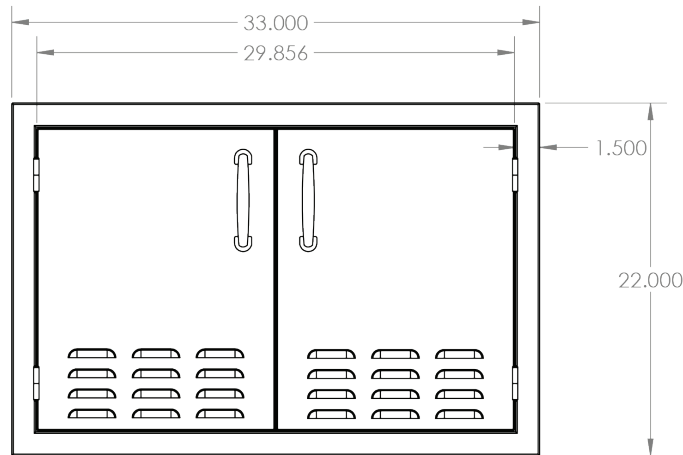

TrueFlame 33" Vented Double Access Door

SKU: TF-DD-33V

Recommended Cut-Out:
30¹/₄" W x 19³/₈" H

NOTES

DISCLAIMER

We recommend adding a 1/4" (.25) to the inner dimension to ensure the unit fits properly in the build out.