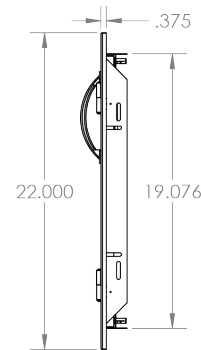

TrueFlame 42" Double Access Door

SKU: TF-DD-42

Recommended Cut-Out:
39³/₈" W x 19³/₈" H

NOTES

DISCLAIMER

We recommend adding a 1/4" (.25) to the inner dimension to ensure the unit fits properly in the build out.