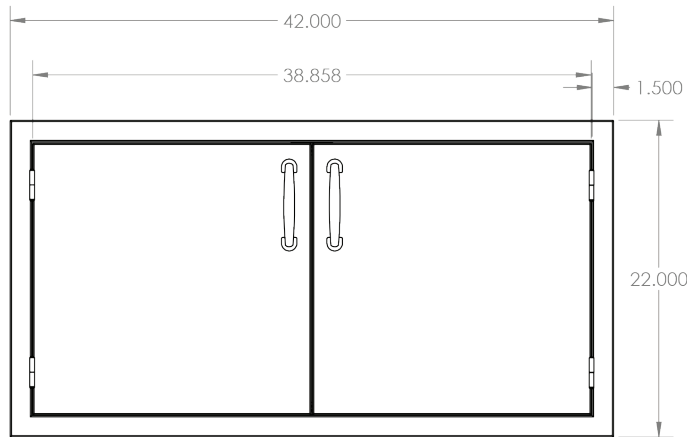

TrueFlame 42" Double Access Door

SKU: TF-DD-42

Recommended Cut-Out:
39³/₈" W x 19³/₈" H

NOTES

DISCLAIMER

We recommend adding a 1/4" (.25) to the inner dimension to ensure the unit fits properly in the build out.