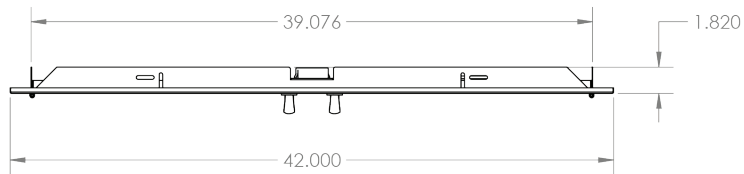

TrueFlame 42" Double Access Door

SKU: TF-DD-42

Recommended Cut-Out:
39³/₈" W x 19³/₈" H

NOTES

DISCLAIMER

We recommend adding a 1/4" (.25) to the inner dimension to ensure the unit fits properly in the build out.