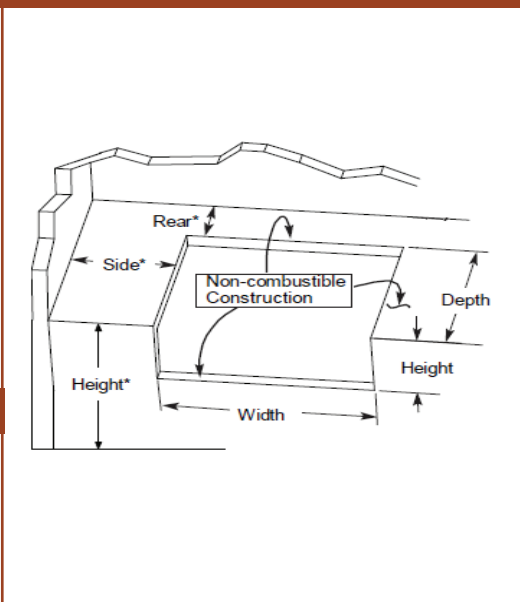

Dimensions: Describe the actual dimensions of the product once it is resting/installed in a barbecue island.

Grills/ Griddles

Model	Cutout Dimensions			Overall Dimensions			Total BTU Ratings	
	Width	Depth	Height	Width	Depth	Height	LP	NG
WF-PRO30G-RH	29"	21-1/2"	10-1/2"	30"	26-1/2"	25"	42,000	42,000
WF-PRO36G-RH	35"	21-1/2"	10-1/2"	36"	26-1/2"	25"	58,000	58,000
WF-PRO42G-RH	41"	21-1/2"	10-1/2"	42"	26-1/2"	25"	74,000	74,000
WF-PRO30GRD-RH	29"	21-7/8"	10-1/2"	30"	25-7/8"	13-3/4"	35,000	35,000

Side Burners

WF-PWBRN-RH	20-3/4"	21-1/4"	10-1/4"	24"	25-1/4"	12"	60,000	60,000
WF-DBLSBRN-RH	13"	20"	10-1/2"	14"	23-1/2"	10-1/2"	30,000	30,000

Island Accessories

WF-VSD1622-BSS	14-5/8"	-	20-3/4"	16-1/8"	-	22-1/4"
WF-HSD2720-BSS	24-3/8"	-	17-3/8"	26-1/8"	-	19-1/8"
WF-VSD2027-BSS	17-3/8"	-	24-3/8"	19-1/8"	-	26-1/8"
WF-DDR3024-BSS	28-3/4"	-	22-7/8"	30-1/4"	-	24-1/4"
WF-DDR3824-BSS	36-1/2"	-	22-7/8"	38-1/4"	-	24-1/4"
WF-TDW1926-BSS	17-1/4"	20-5/8"	24-1/2"	19"	22-3/8"	25-7/8"
WF-TRDW1426-BSS	12"	18-1/4"	24-3/8"	14-3/8"	18-7/8"	26-1/4"
WF-DDW1622-BSS	14-5/8"	17-3/4"	20-3/4"	16-1/4"	18-1/4"	22"
WF-DDWCOMBO3024-BSS	28-3/4"	20-3/4"	22-7/8"	30-1/4"	22-3/8"	24-1/4"
WF-IV-M	12-1/4"	1-1/4"	6-1/4"	12-1/4"	1-1/4"	6-1/4"

*Island accessories also available in 304 stainless steel

Refrigeration/Ice Chests

WFR-15	14-7/8"	23-7/8"	34"	14-7/8"	23-7/8"	34"
WFR-24	23-3/4"	23-7/8"	34"	23-3/4"	23-7/8"	34"
WFRDD-24	23-3/4"	22-7/8"	32-5/8"	23-3/4"	22-7/8"	32-5/8"
WF-SIC	17-1/4"	11-7/8"	23-1/4"	24-1/8"	14"	18-1/4"
WF-LIC	23-1/2"	13-3/4"	23-1/2"	25-3/8"	17"	25-3/8"